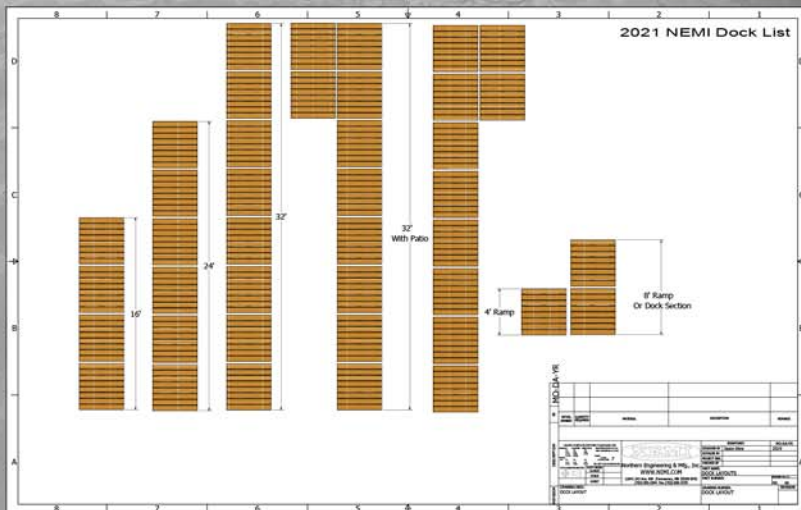

1998	Dock Pole 1.9" x Per FOOT	
1744	3' x 1.9" Dia (1) Set Dock Poles	
1745	5' x 1.9" Dia (1) Set Dock Poles	
1746	7' x 1.9" Dia (1) Set Dock Poles	
1747	Pole Bracket	
1773	4' x 4' Ramp With Cedar Decking Or MF	
1748	4' x 8' Ramp With Cedar Decking Or MF	
1933	4 x 12 Ramp with Cedar Decking Or MF	
1749	4' x 8' Dock With Cedar Decking Or MF	Includes (1) 4'x8' Section, (2) Poles, (2) Pole Brackets, (2) Mud Feet
1824	4'x12' Dock with Cedar decking Or MF	Includes (1) 4'x12' Section, (1) 5' or 7' Wheel Axle Kit, (4) Poles, (4) Pole Brackets, (2) Mud Feet
1750	4' x 16' Dock with Cedar Decking Or MF	Includes (1) 4'x16' Section, (1) 5' or 7' Wheel Axle Kit, (4) Poles, (4) Pole Brackets, (2) Mud Feet
1810	4' x 24' Dock with Cedar Decking Or MF	Includes (1) 4'x16' Section, (1) 4'x8' Section, (1) 5' or 7' Wheel Axle Kit, (4) Poles, (4) Pole Brackets, (2) Mud Feet
1751	4' x 32' Dock with Cedar Decking Or MF	Includes (2) 4'x16' Sections, (1) 5' or 7' Wheel Axle Kit, (6) Poles, (6) Pole Brackets (4) Mud Feet
1752	4' x 32' Dock with & 4'x8' Patio with Cedar Or MF Decking	Includes (2) 4'x16' Sections, (1) 4'x8' Section, (1) 9' Wheel Axle Kit, (7) Poles, (7) Pole Brackets, (5) Mud Feet, (1) 8' Front Support Plate
1809	4' x 32' Dock with 4'x8' Patio And Bench with Cedar Or MF Decking	Includes (2) 4'x16' Sections, (1) 4'x8' Section, (1) 9' Wheel Axle Kit, (7) Poles, (7) Pole Brackets, (5) Mud Feet, (1) 4x8 Ramp and (1) Bench, (1) 8' Front Support Plate
1753	Dock Wheel Kit	(2) Plastic Wheels (2) Poles (2) Pole Brackets (1) Axle Kit
1931	Shore Wheel Kit	(2) Plastic Wheels (1) Axle Kit
1754	Dock Wheel	
1755	Cedar 4x4 Decking Section (Premium)	
1825	Maintenance free Decking Panel	
1756	Dock Swim Ladder	
1757	Dock Pad Plate (12"x12") Mud Foot	
1997	Dock Pad Plate (24"x24") Mud Foot	
1944	Dock Glider Bench Cedar Or MF	
1758	Dock Bench With Cedar Top Or MF	
1759	Dock Leveling Winch	
1774	Dock Hitch	
1946	NEMI Dock Steps - 2 step	
1947	NEMI Dock Steps 3 step	
1813	Single Canoe Bracket (Pair)	
1857	Double Canoe Bracket (Pair)	
1942	Patio Chair Bracket Mount & Pole Kit	
1883	Dock Bumper (Pole Type)	
1899	Dock Swivel Patio Chair (Aluminum) Mount Included	
1935	Dock Table with (2) Chairs - KIT	
1904	Pivot Plate (Pair) Pin Style or Plate	
1905	Dock Table 15"x29" with cup Holders Mount Included	
1906	Pole Sleeve	
1907	Dock Float with Hardware	
1811	Aquasweep Weed removal Muck Control with Dock Mount	
1915	6' x 4' Ramp w/Cedar Decking Or MF	
1916	6' x 8' Ramp w/Cedar Decking Or MF	
1913	6' x 8' Dock Section w/Cedar Decking	Includes (1) 6'x8' Section, (2) Poles, (2) Pole Brackets, (2) Mud Feet
1914	6' x 16' Dock Section w/Cedar Decking Or MF	Includes (1) 4'x16' Section, (1) 5' or 7' Wheel Axle Kit, (4) Poles, (4) Pole Brackets, (2) Mud Feet
1921	6' x 24' Dock, Straight, Cedar Decking Or MF	Includes (1) 6'x16' Section, (1) 6'x8' Section, (1) 5' or 7' Wheel Axle Kit, (4) Poles, (4) Pole Brackets, (2) Mud Feet
1919	6' x 32' Dock, Straight, Cedar Decking Or MF	Includes (2) 6'x16' Sections, (1) 5' or 7' Wheel Axle Kit, (6) Poles, (6) Pole Brackets, (4) Mud Feet
1920	6' x 32' Dock, Straight, 6' x 8' Patio, Cedar Decking Or MF	Includes (2) 6'x16' Sections, (1) 6'x8' Section, (1) 9' Wheel Axle Kit, (7) Poles, (7) Pole Brackets, (5) Mud Feet, (1) 8' Front Support Plate
1945	Dog Ramp 20" wide x 48" long	
1999	Standard Leg Brace for Dock (Pair)	
2000	Deep Water Leg Brace for Dock (Pair)	
1938	8' Front Dock Support Plate and 9' Axle Kit	
1939	12' Front Dock Support Plate and 13' Axle Kit	
1927-12	Dock Leveling Jack Post - 12" (Pair)	
1927-36	Dock Leveling Jack Post - 36" (Pair)	
1927-48	Dock Leveling Jack Post - 48" (Pair)	
1917	Cross Chain or Bars for NEMI Dock System	

DESIGN YOUR OWN