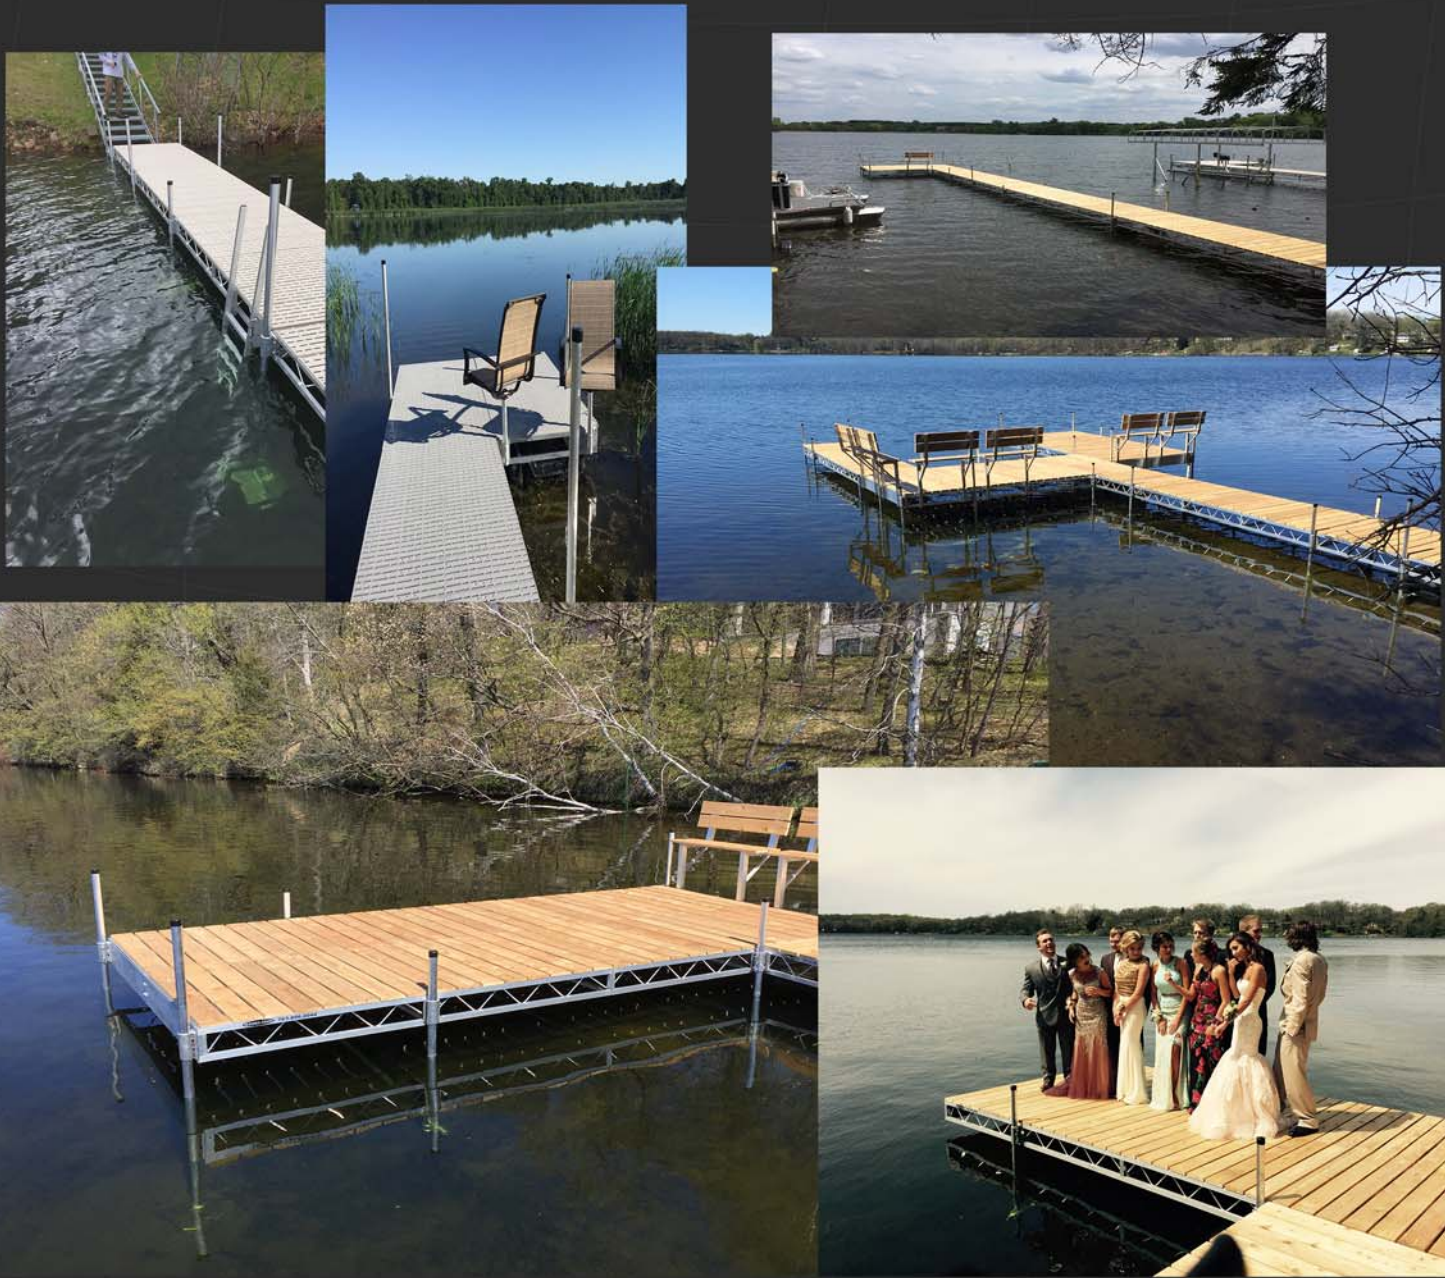

ALUMINUM DOCKS

The Aluminum Docks from NEMI feature a modular 8' and 16' section design. Our marine docks are equipped with or without wheels for easy installation/removal and are engineered with rigid aluminum construction and removable panels cedar or maintenance free poly.